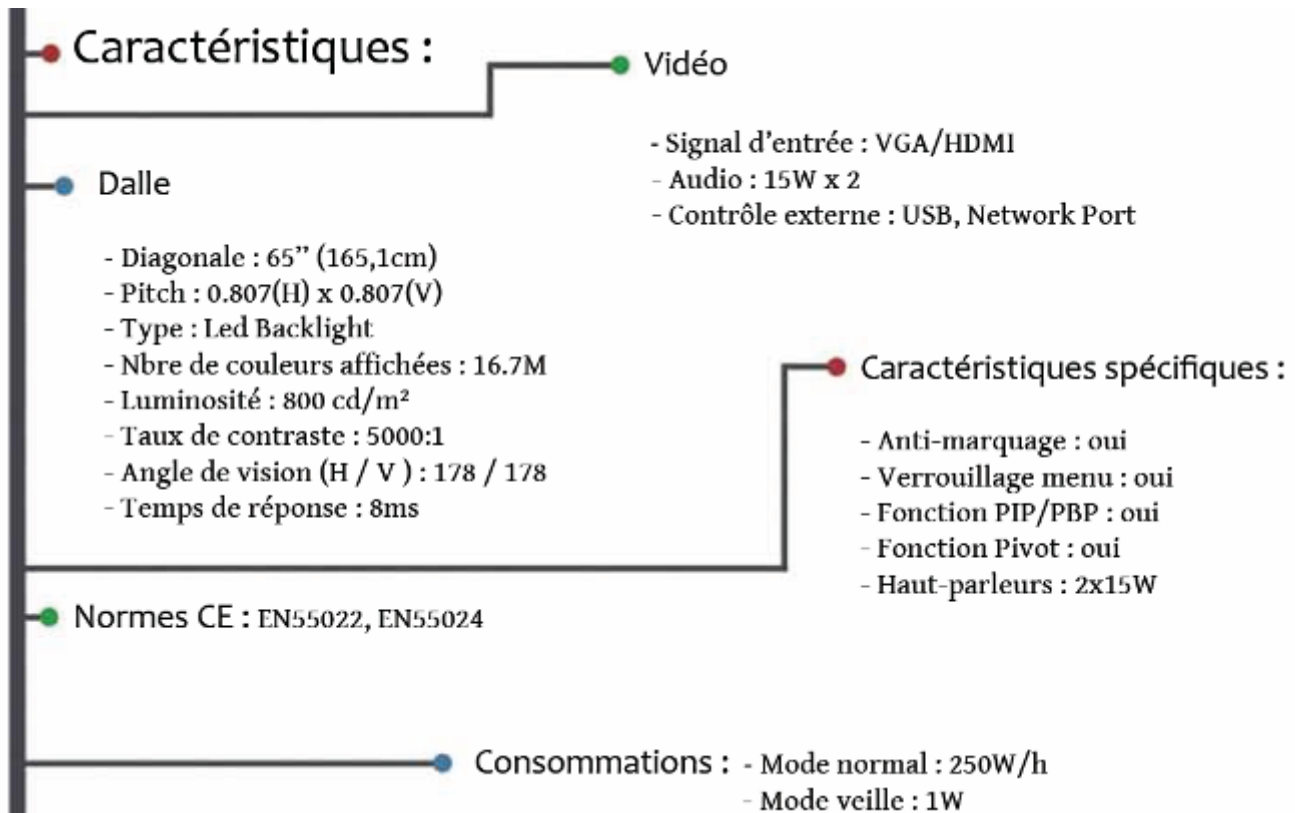

- 65" LCD Screen -

Maximize your impact, display your messages clearly

Screens LCD professional 65"
Format 2150 (l) x 1000 (h) x 170 (ep)
Visual 1428 x 803mm
Portrait mode

The LCD screens by Solsystems are designed for displaying your contents interactively.
Enjoy an easy and practical access to the PC on the back of the monitor.
Our LCD screen system also includes a software which provides features such
as temperature, weather forecast and clock display.

Schedule your medias really easily :

- The source - The date - The display time -
- The volume of your contents -
- Use our templates - Set your playlists

LED DISPLAY

Description

- ◆ Player Slim
- ◆ 1920 x 1080 Full HD
- ◆ LAN - Wifi
- ◆ Intel Core i3
- ◆ SSD 64 Go Hard disk
- ◆ 4 Go RAM
- ◆ Metal box