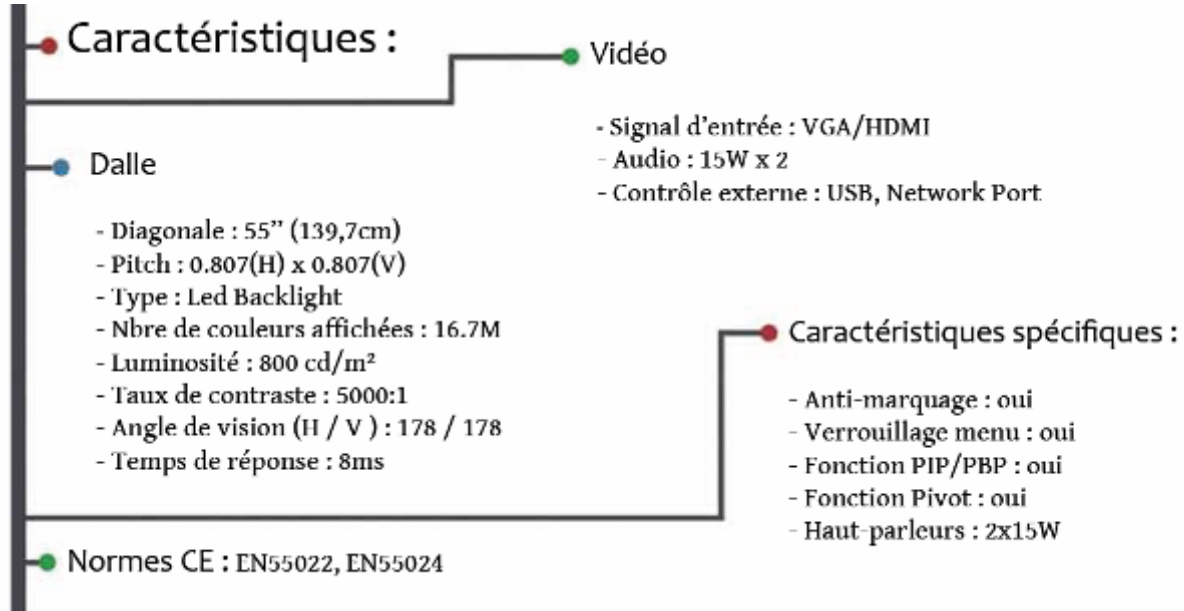

Enjoy an easy and practical access to the PC on the back of the monitor.

Our LCD screen system also includes a software which provides features such as temperature, weather forecast and clock display.

Schedule your medias really easily :

- The source - The date - The display time -
- The volume of your contents -
- Use our templates - Set your playlists

LED DISPLAY

Description

- ◆ Player Slim
- ◆ 1920 x 1080 Full HD
- ◆ LAN - Wifi
- ◆ Intel Core i3
- ◆ SSD 64 Go Hard disk
- ◆ 4 Go RAM
- ◆ Metal box